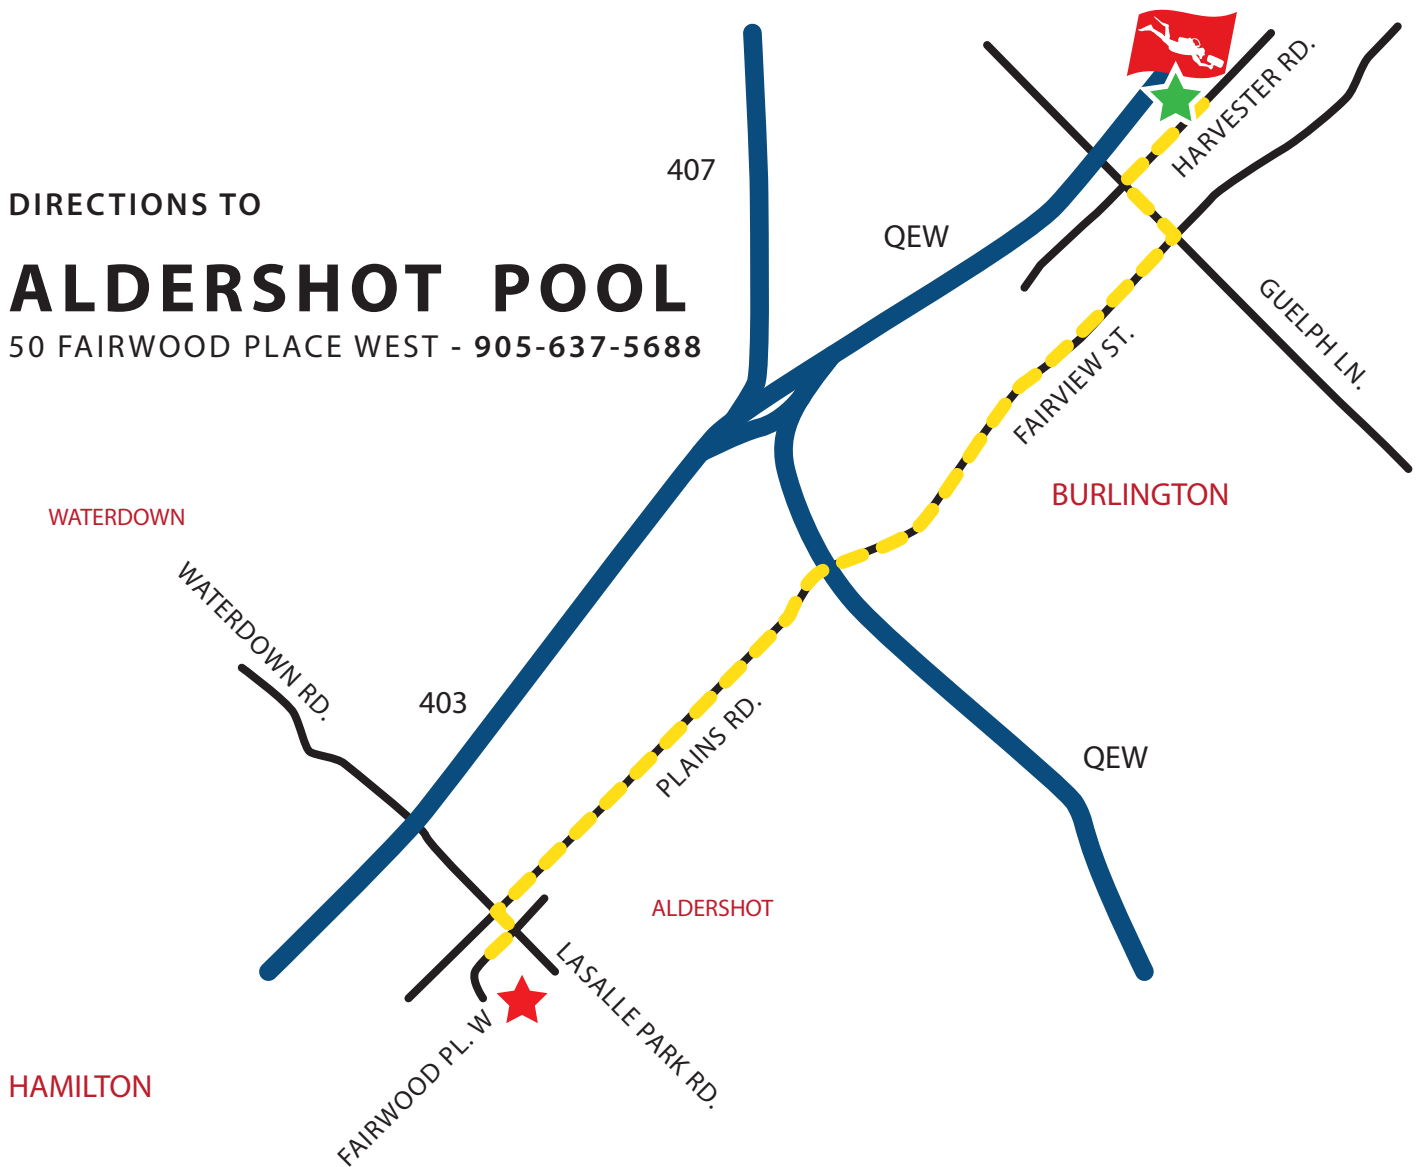

DIRECTIONS TO

ALDRESHOT POOL

50 FAIRWOOD PLACE WEST - 905-637-5688

Directions to go from *Float N' Flag* (Green Star) to *Aldershot Pool* (Red Star)

- | | | |
|----|--|--------|
| 1. | Head West on Harvester Rd toward Guelph Line | 0.9 km |
| 2. | Turn left at Guelph Line | 0.4 km |
| 3. | Turn right at Fairview St. (turns into Plains Rd. E) | 3.4 km |
| 4. | Continue on Plains Rd E. | 3.1 km |
| 5. | Turn left at Lasalle Park Rd. | 0.1 km |
| 6. | Turn right at Fairwood Pl. W. (1st Right) | 0.3 km |

The School and Pool are just down the hill on the Left hand side. You can pull up to the front to drop off your gear, but then you must park in the designated areas.

DIRECTIONS TO

ALDERSHOT POOL

50 FAIRWOOD PLACE WEST - 905-637-5688

FROM 403 HAMILTON (HEADED EAST)

- Take Exit to Waterdown Rd.
- Turn Right onto Waterdown Rd.
- Continue straight past Plains Rd. until Waterdown Rd. becomes Lasalle Park Dr.
- Turn Right on Fairwood Place West (1st Right)

FROM QEW TORONTO (HEADED WEST)

- Keep Right to take 403 Hamilton (Cut off after Brant St. exit.)
- Take Waterdown Rd. exit (1st Exit)
- Turn Left onto Waterdown Rd.
- Continue straight past Plains Rd. until Waterdown Rd. becomes Lasalle Park Dr.
- Turn Right on Fairwood Place West (1st Right)