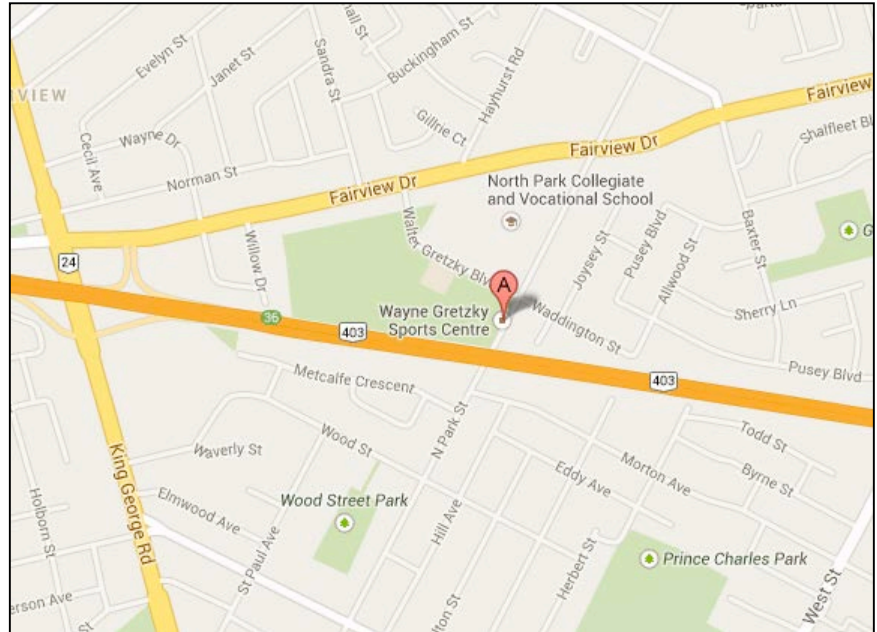

Wayne Gretzky Sports Centre
254 N Park St, Brantford, ON N3R 4L1
(519) 756-9900

The Wayne Gretzky Sports Centre is in Brantford, just off Hwy 403. It is a 25 minute drive from the shop. Directions from the Burlington area are as follows:

- Take Hwy 403
Hamilton/Brantford/London
- Exit at King George Rd (Exit 36)
- Keep Right onto Fairview St at end of ramp
- Continue past the first stop sign
- Turn Right into the entrance at Walter Gretzky Blvd. There is a large white sign with red "99" on top.
- You are now on the property (see Figure 1 below for the view from there)
- Turn Left at the stop sign, and then immediately right into the main building drop-off area. Pull up to the main door (see solid red line on Figure 2)
- Take your gear inside and place it beside the lobby door to the pool (to the right of the pool in front of you).
- Please park your car right away in the lot directly across the road and slightly to the right of the exit from the main door you just left (follow the dotted line on Figure 2).
- Return inside and wait with your gear until we are permitted on the pool deck.

Figure 1

Figure 2