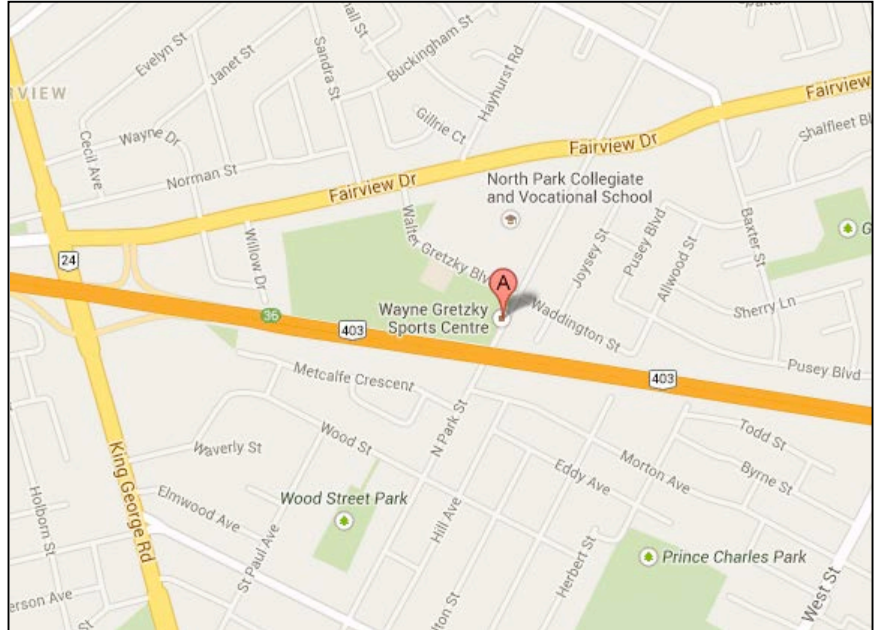

Wayne Gretzky Sports Centre
254 N Park St, Brantford, ON N3R 4L1
(519) 756-9900

The Wayne Gretzky Sports Centre is in Brantford, just off Hwy 403. It is a 25 minute drive from the shop. Directions from the Burlington area are as follows:

- Take Hwy 403
Hamilton/Brantford/London
- Exit at King George Rd (Exit 36)
- Keep Right onto Fairview St at end of ramp
- Continue past the first stop sign
- Turn Right into the entrance at Walter Gretzky Blvd. There is a large white sign with red "99" on top.
- You are now on the property (see Figure 1 below for the view from there)
- Turn Left at the stop sign, and then immediately right into the main building drop-off area. Pull up to the main door (see solid red line on Figure 2)
- Take your gear inside and place it beside the lobby door to the pool (to the right of the pool in front of you).
- Please park your car right away in the lot directly across the road and slightly to the right of the exit from the main door you just left (follow the dotted line on Figure 2).
- Return inside and wait with your gear until we are permitted on the pool deck.

Figure 1

Figure 2